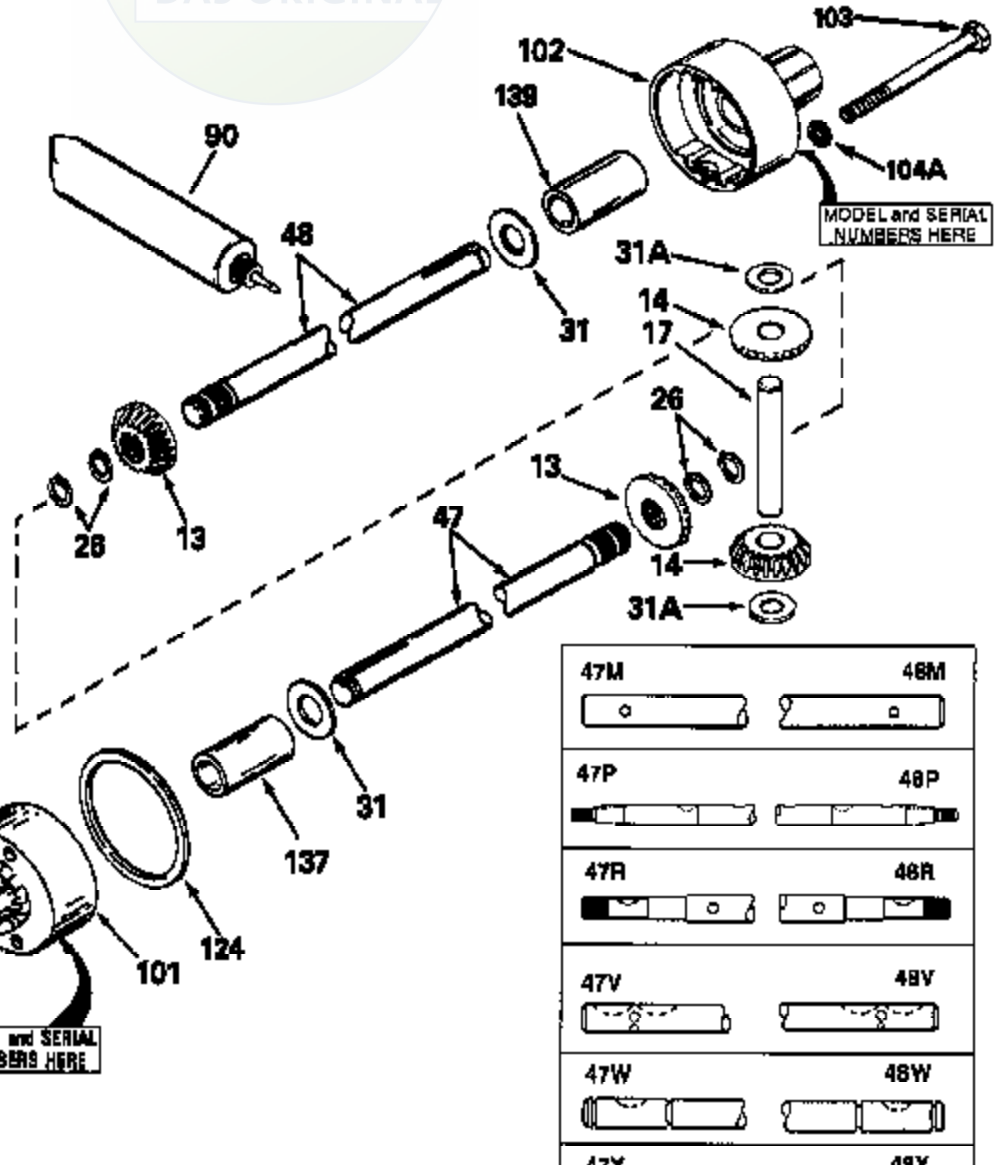

# JOIST

SICHER IST DAS:  
DAS ORIGINAL

| Ref # | Part Number | Qty                  | Description                                    |
|-------|-------------|----------------------|------------------------------------------------|
| 13    | 778067      |                      | Gear, Bevel (16 teeth)                         |
| 14    | 778068      |                      | Gear, Pinion (16 teeth)                        |
| 17    | 786040      |                      | Pin, Drive                                     |
| 26    | 792018      |                      | Ring, Retaining                                |
| 31    | 780001      |                      | Washer (3/4" ID x 1-1/2" OD x 1/16" t hick)    |
| 31A   | 780096      |                      | Washer, Thrust                                 |
| 47D   | 774250      |                      | Axle (20-1/2" long)                            |
| 48D   | 774251      |                      | Axle (9-1/8" long)                             |
| 82    | 786043      |                      | Sprocket. No Teeth 54. O.D. 8.823              |
| 82    | 786051      |                      | Sprocket. No Teeth 60. O.D. 9.841              |
| 82    | 786070      |                      | Sprocket. No Teeth 48. O.D. 7.920              |
| 82    | 786041A     |                      | Sprocket. No Teeth 45. O.D. 7.389              |
| 82    | 786042      |                      | Sprocket. No Teeth 40. O.D. 6.650              |
| 90    | 788067B     | 100-146A<br>Peerless | Grease (32 oz. bottle Bentonite greas e)       |
| 101   | 774344      |                      | Differential Carrier Hsg (Incl. 137)           |
| 102   | 774345      |                      | Differential Carrier Hsg (Incl. 139)           |
| 103   | 792041      |                      | Screw, 5/16-18 x 3-3/4"                        |
| 104A  | 792061      |                      | Washer, Flat, 5/16"                            |
| 104   | 792042      |                      | Nut, Lock, 5/16-18 (Use as required)           |
| 137   | 780077      |                      | Bushing (3/4" ID x 1-1/16" OD x 2-1/1 6" long) |
| 139   | 780077      |                      | Bushing (3/4 ID x 1-1/16" OD x 2-1/16 " long)  |