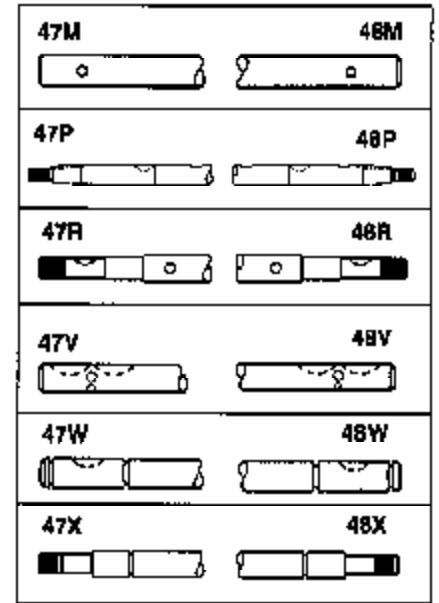

# JOIST

SICHER IST DAS:  
DAS ORIGINAL

| Ref # | Part Number | Qty                  | Description                                    |
|-------|-------------|----------------------|------------------------------------------------|
| 13    | 778067      |                      | Gear, Bevel (16 teeth)                         |
| 14    | 778068      |                      | Gear, Pinion (16 teeth)                        |
| 17    | 786040      |                      | Pin, Drive                                     |
| 26    | 792018      |                      | Ring, Retaining                                |
| 31    | 780001      |                      | Washer (3/4" ID x 1-1/2" OD x 1/16" t hick)    |
| 31A   | 780096      |                      | Washer, Thrust                                 |
| 47D   | 774250      |                      | Axle (20-1/2" long)                            |
| 48D   | 774251      |                      | Axle (9-1/8" long)                             |
| 82    | 786043      |                      | Sprocket. No Teeth 54. O.D. 8.823              |
| 82    | 786051      |                      | Sprocket. No Teeth 60. O.D. 9.841              |
| 82    | 786070      |                      | Sprocket. No Teeth 48. O.D. 7.920              |
| 82    | 786041A     |                      | Sprocket. No Teeth 45. O.D. 7.389              |
| 82    | 786042      |                      | Sprocket. No Teeth 40. O.D. 6.650              |
| 90    | 788067B     | 100-146A<br>Peerless | Grease (32 oz. bottle Bentonite greas e)       |
| 101   | 774344      |                      | Differential Carrier Hsg (Incl. 137)           |
| 102   | 774345      |                      | Differential Carrier Hsg (Incl. 139)           |
| 103   | 792041      |                      | Screw, 5/16-18 x 3-3/4"                        |
| 104A  | 792061      |                      | Washer, Flat, 5/16"                            |
| 104   | 792042      |                      | Nut, Lock, 5/16-18 (Use as required)           |
| 137   | 780077      |                      | Bushing (3/4" ID x 1-1/16" OD x 2-1/1 6" long) |
| 139   | 780077      |                      | Bushing (3/4 ID x 1-1/16" OD x 2-1/16 " long)  |