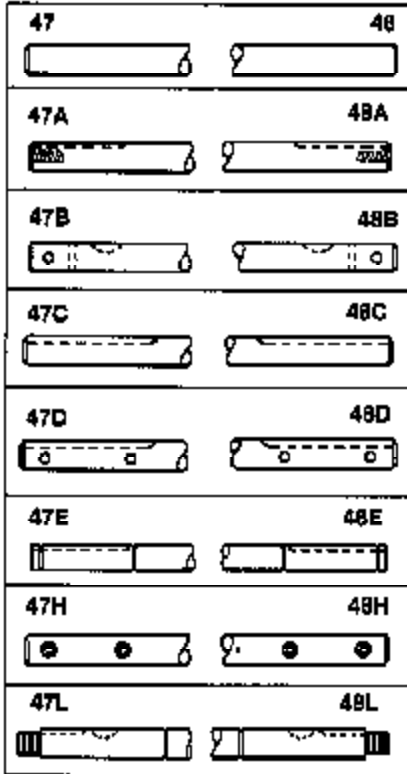

# JOIST

SICHER IST DAS:  
DAS ORIGINAL

| Ref # | Part Number | Qty                  | Description                                    |
|-------|-------------|----------------------|------------------------------------------------|
| 13    | 778067      |                      | Gear, Bevel (16 teeth)                         |
| 14    | 778068      |                      | Gear, Pinion (16 teeth)                        |
| 17    | 786040      |                      | Pin, Drive                                     |
| 26    | 792018      |                      | Ring, Retaining                                |
| 31    | 780001      |                      | Washer (3/4" ID x 1-1/2" OD x 1/16" t hick)    |
| 31A   | 780096      |                      | Washer, Thrust                                 |
| 47D   | 774250      |                      | Axle (20-1/2" long)                            |
| 48D   | 774251      |                      | Axle (9-1/8" long)                             |
| 82    | 786043      |                      | Sprocket. No Teeth 54. O.D. 8.823              |
| 82    | 786051      |                      | Sprocket. No Teeth 60. O.D. 9.841              |
| 82    | 786070      |                      | Sprocket. No Teeth 48. O.D. 7.920              |
| 82    | 786041A     |                      | Sprocket. No Teeth 45. O.D. 7.389              |
| 82    | 786042      |                      | Sprocket. No Teeth 40. O.D. 6.650              |
| 90    | 788067B     | 100-146A<br>Peerless | Grease (32 oz. bottle Bentonite greas e)       |
| 101   | 774344      |                      | Differential Carrier Hsg (Incl. 137)           |
| 102   | 774345      |                      | Differential Carrier Hsg (Incl. 139)           |
| 103   | 792041      |                      | Screw, 5/16-18 x 3-3/4"                        |
| 104A  | 792061      |                      | Washer, Flat, 5/16"                            |
| 104   | 792042      |                      | Nut, Lock, 5/16-18 (Use as required)           |
| 137   | 780077      |                      | Bushing (3/4" ID x 1-1/16" OD x 2-1/1 6" long) |
| 139   | 780077      |                      | Bushing (3/4 ID x 1-1/16" OD x 2-1/16 " long)  |